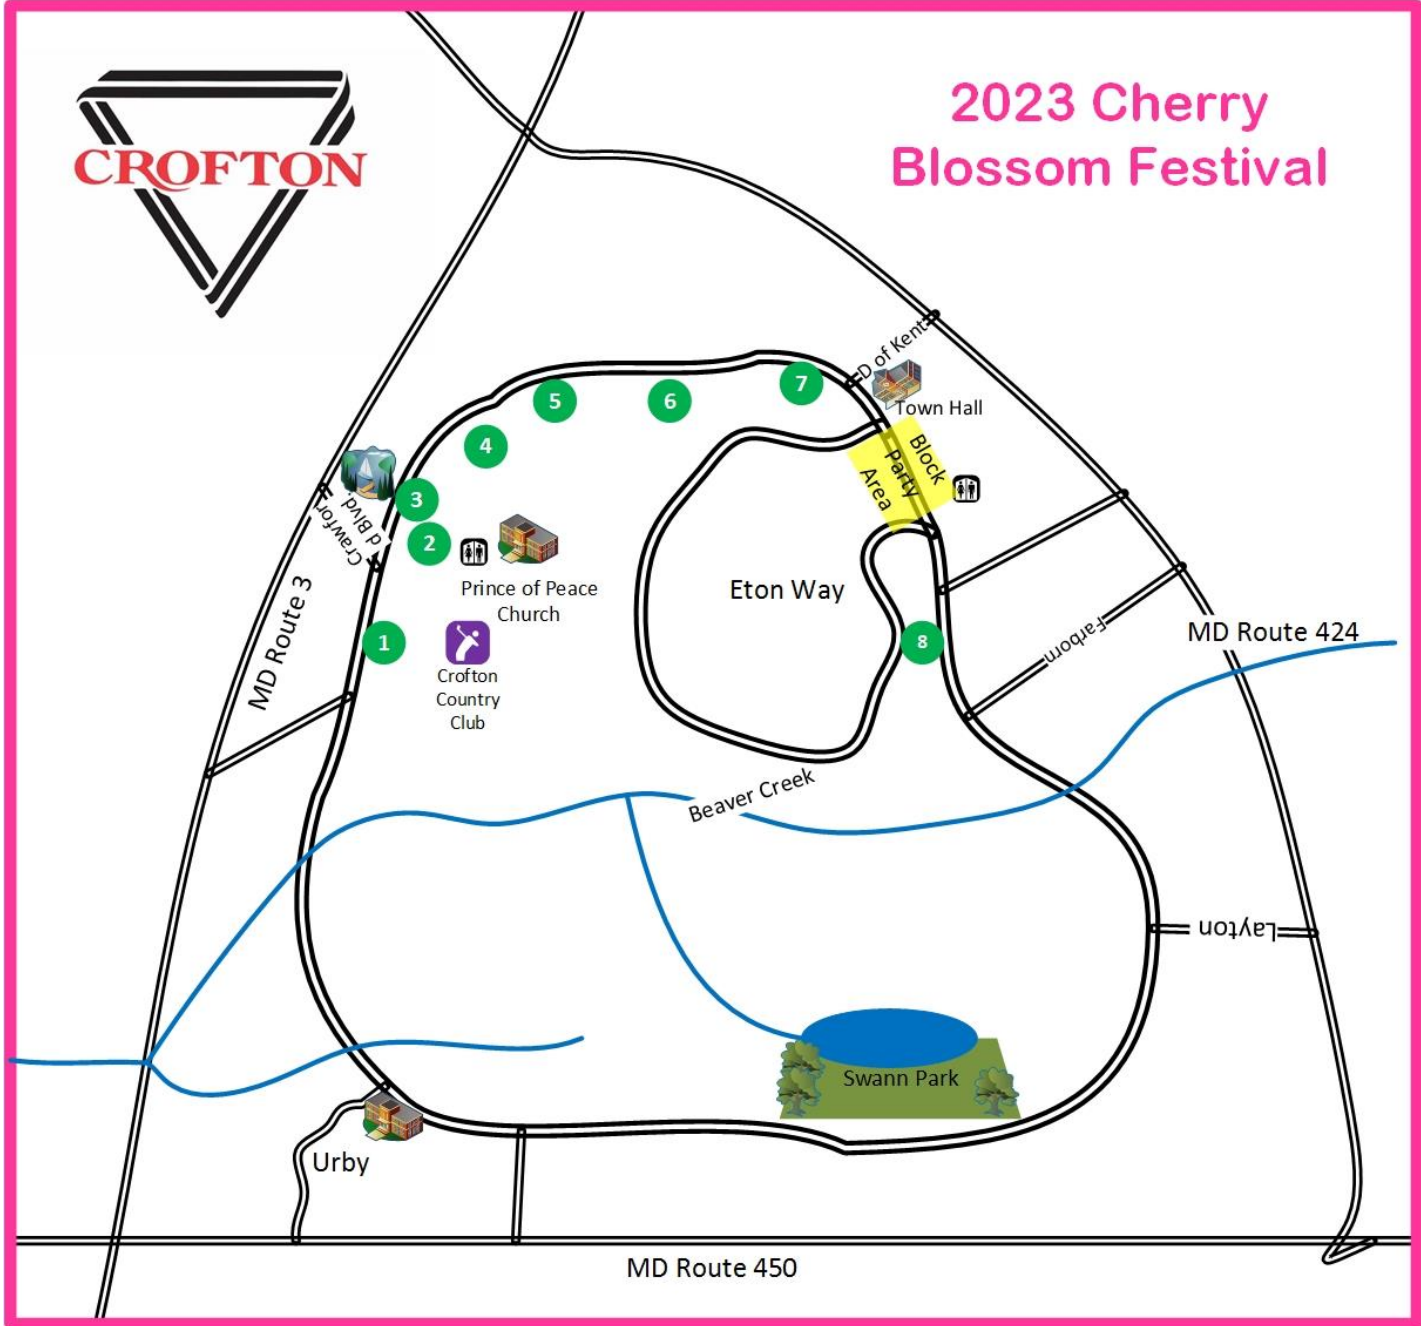

2023 Cherry Blossom Festival

Crofton Cherry Blossom/Main Walk Event Key

- 1 – Live Music (Tom Lagana Group)
- 2 – Earth Care
- 3 – Food trucks (3 trucks)
- 4 – Anne Arundel Watershed Stewards Academy & Rivers of the World Foundation

- 5 – Greater Crofton Chamber of Commerce
- 6 – St. Paul’s Quilters
- 7 – Crofton Civic Association
- 8 – Crofton Village Garden Club
- Restrooms/porta potty

Print This Page and Take it With You on Your Walk!