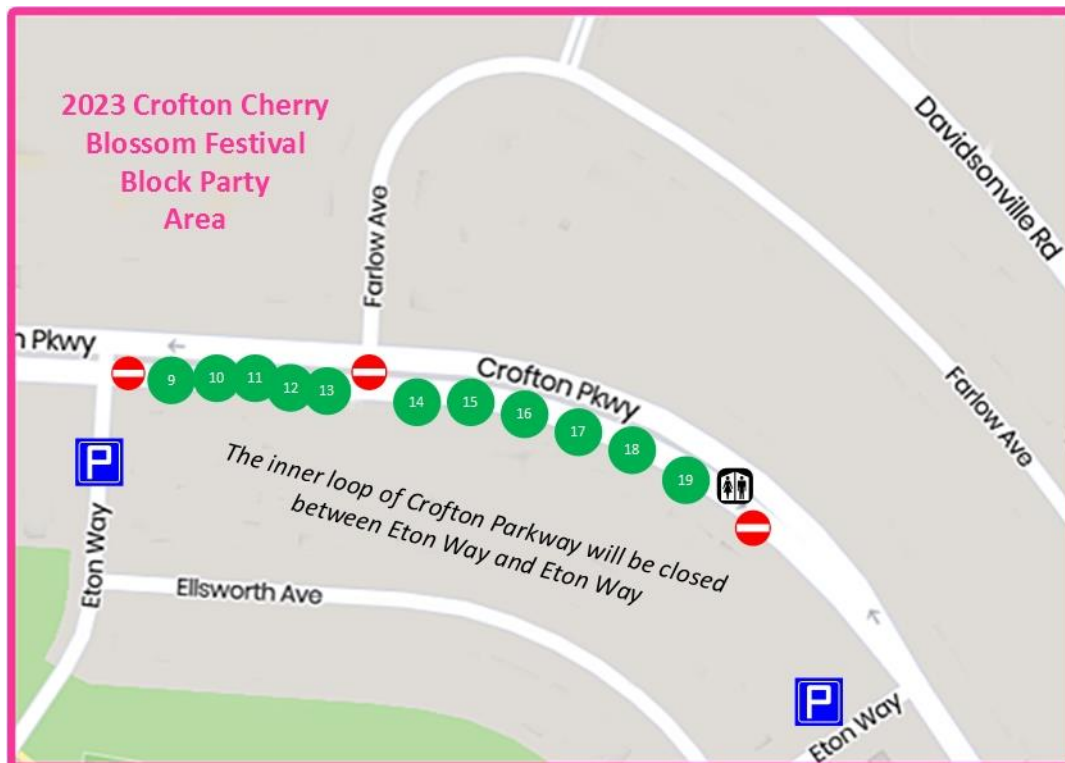

The route starts with live music with the Tom Lagana Group at Crofton Country Club, proceeds along the north and eastern side of the Parkway, past Town Hall, and ends where Beaver Creek crosses the Parkway (see the event map on the last page.)

There will be food trucks, face painting, live music, a community yard sale area, and lots of activities and local community groups all along the way. The inner loop of Crofton Parkway will be closed between Eton Way and Eton Way (beginning at 10:00 AM for set-up) where there will be a “block party” area. Porta potties will be located near the food trucks at the Prince of Peace church and at the block party area.

You’ll find local organizations along the way offering handouts and activities for the kids, where you can learn more about getting involved in Crofton programs. An arborist will be on hand at the Crofton Village Garden Club’s stand to talk about the cherry blossom trees, variations of cherry blossom trees, and to answer your questions about maintaining healthy trees.

In the block party area, there will be a community yard sale with tables that can be reserved from the Crofton Kiwanis Club. If you are interested in reserving a table ($30 donation), please write to Comptroller@Croftontownhall.org.

Block Party Area Key

9 – Scout Troop 214	16 – Community Yard Sale Area
10 – Girl Scouts of Central Maryland Service Unit 643	17 – Crofton Kiwanis Club
11 – Scout Troop 115	18 – Crofton High School Cheer Leaders
12 – Vuong’s Martial Arts	19 – The Face Paint Lady
13 – Sugar Butter Love	
14 – Food Trucks (3 trucks)	♂ ♀ – Restrooms//porta potty
15 – CamPower